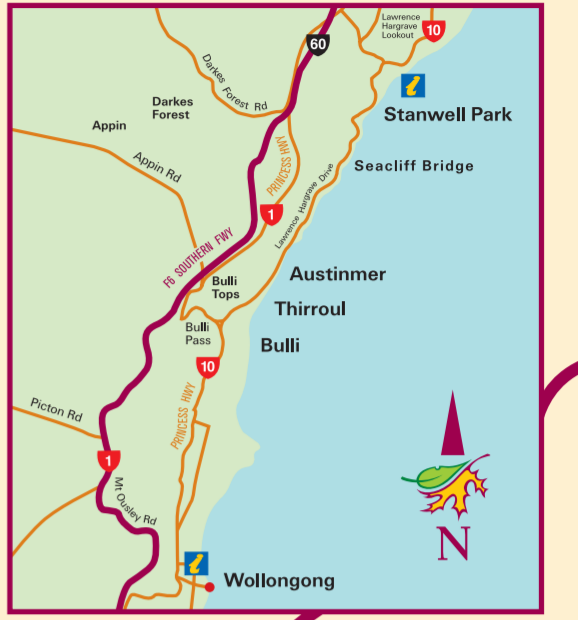

FOR MORE DETAILED TOWN & VILLAGE MAPS VISIT: WWW.SOUTHERN-HIGHLANDS.COM.AU

SOUTHERN HIGHLANDS MAP

Call the Southern Highlands Visitor Information Centre on 1300 657 559 for further information.

- A Boronia Lodge
- B Bowral Country Club
- C Centennial Vineyards
- D Centennial Vineyards Restaurant
- E Golf View Lodge

- A Braemar Lodge
- B Fitzroy Inn
- C Frensham
- D Highlands Golf Club
- E Mittagong Markets
- F Southern Highlands Taxis, Hire Cars & Coaches

- G BDAS Gallery
- H Bradman Museum of Cricket
- I Cooinool
- J Cribbin Blencowe Real Estate
- K Grand Bar & Brasserie of Bowral
- L Milk Factory Gallery & Cafe
- M Springetts Arcade
- N St Henri Property Group
- O Strathburn B&B
- P Tulip Time

LEGEND

- Accommodation **A**
- General Business **B**
- Golf **G**
- Restaurant **R**
- Speciality Shop **S**
- Tourist Attraction **T**
- Winery Cellar Door **W**
- Visitors Information Centre
- Bradman Museum of Cricket