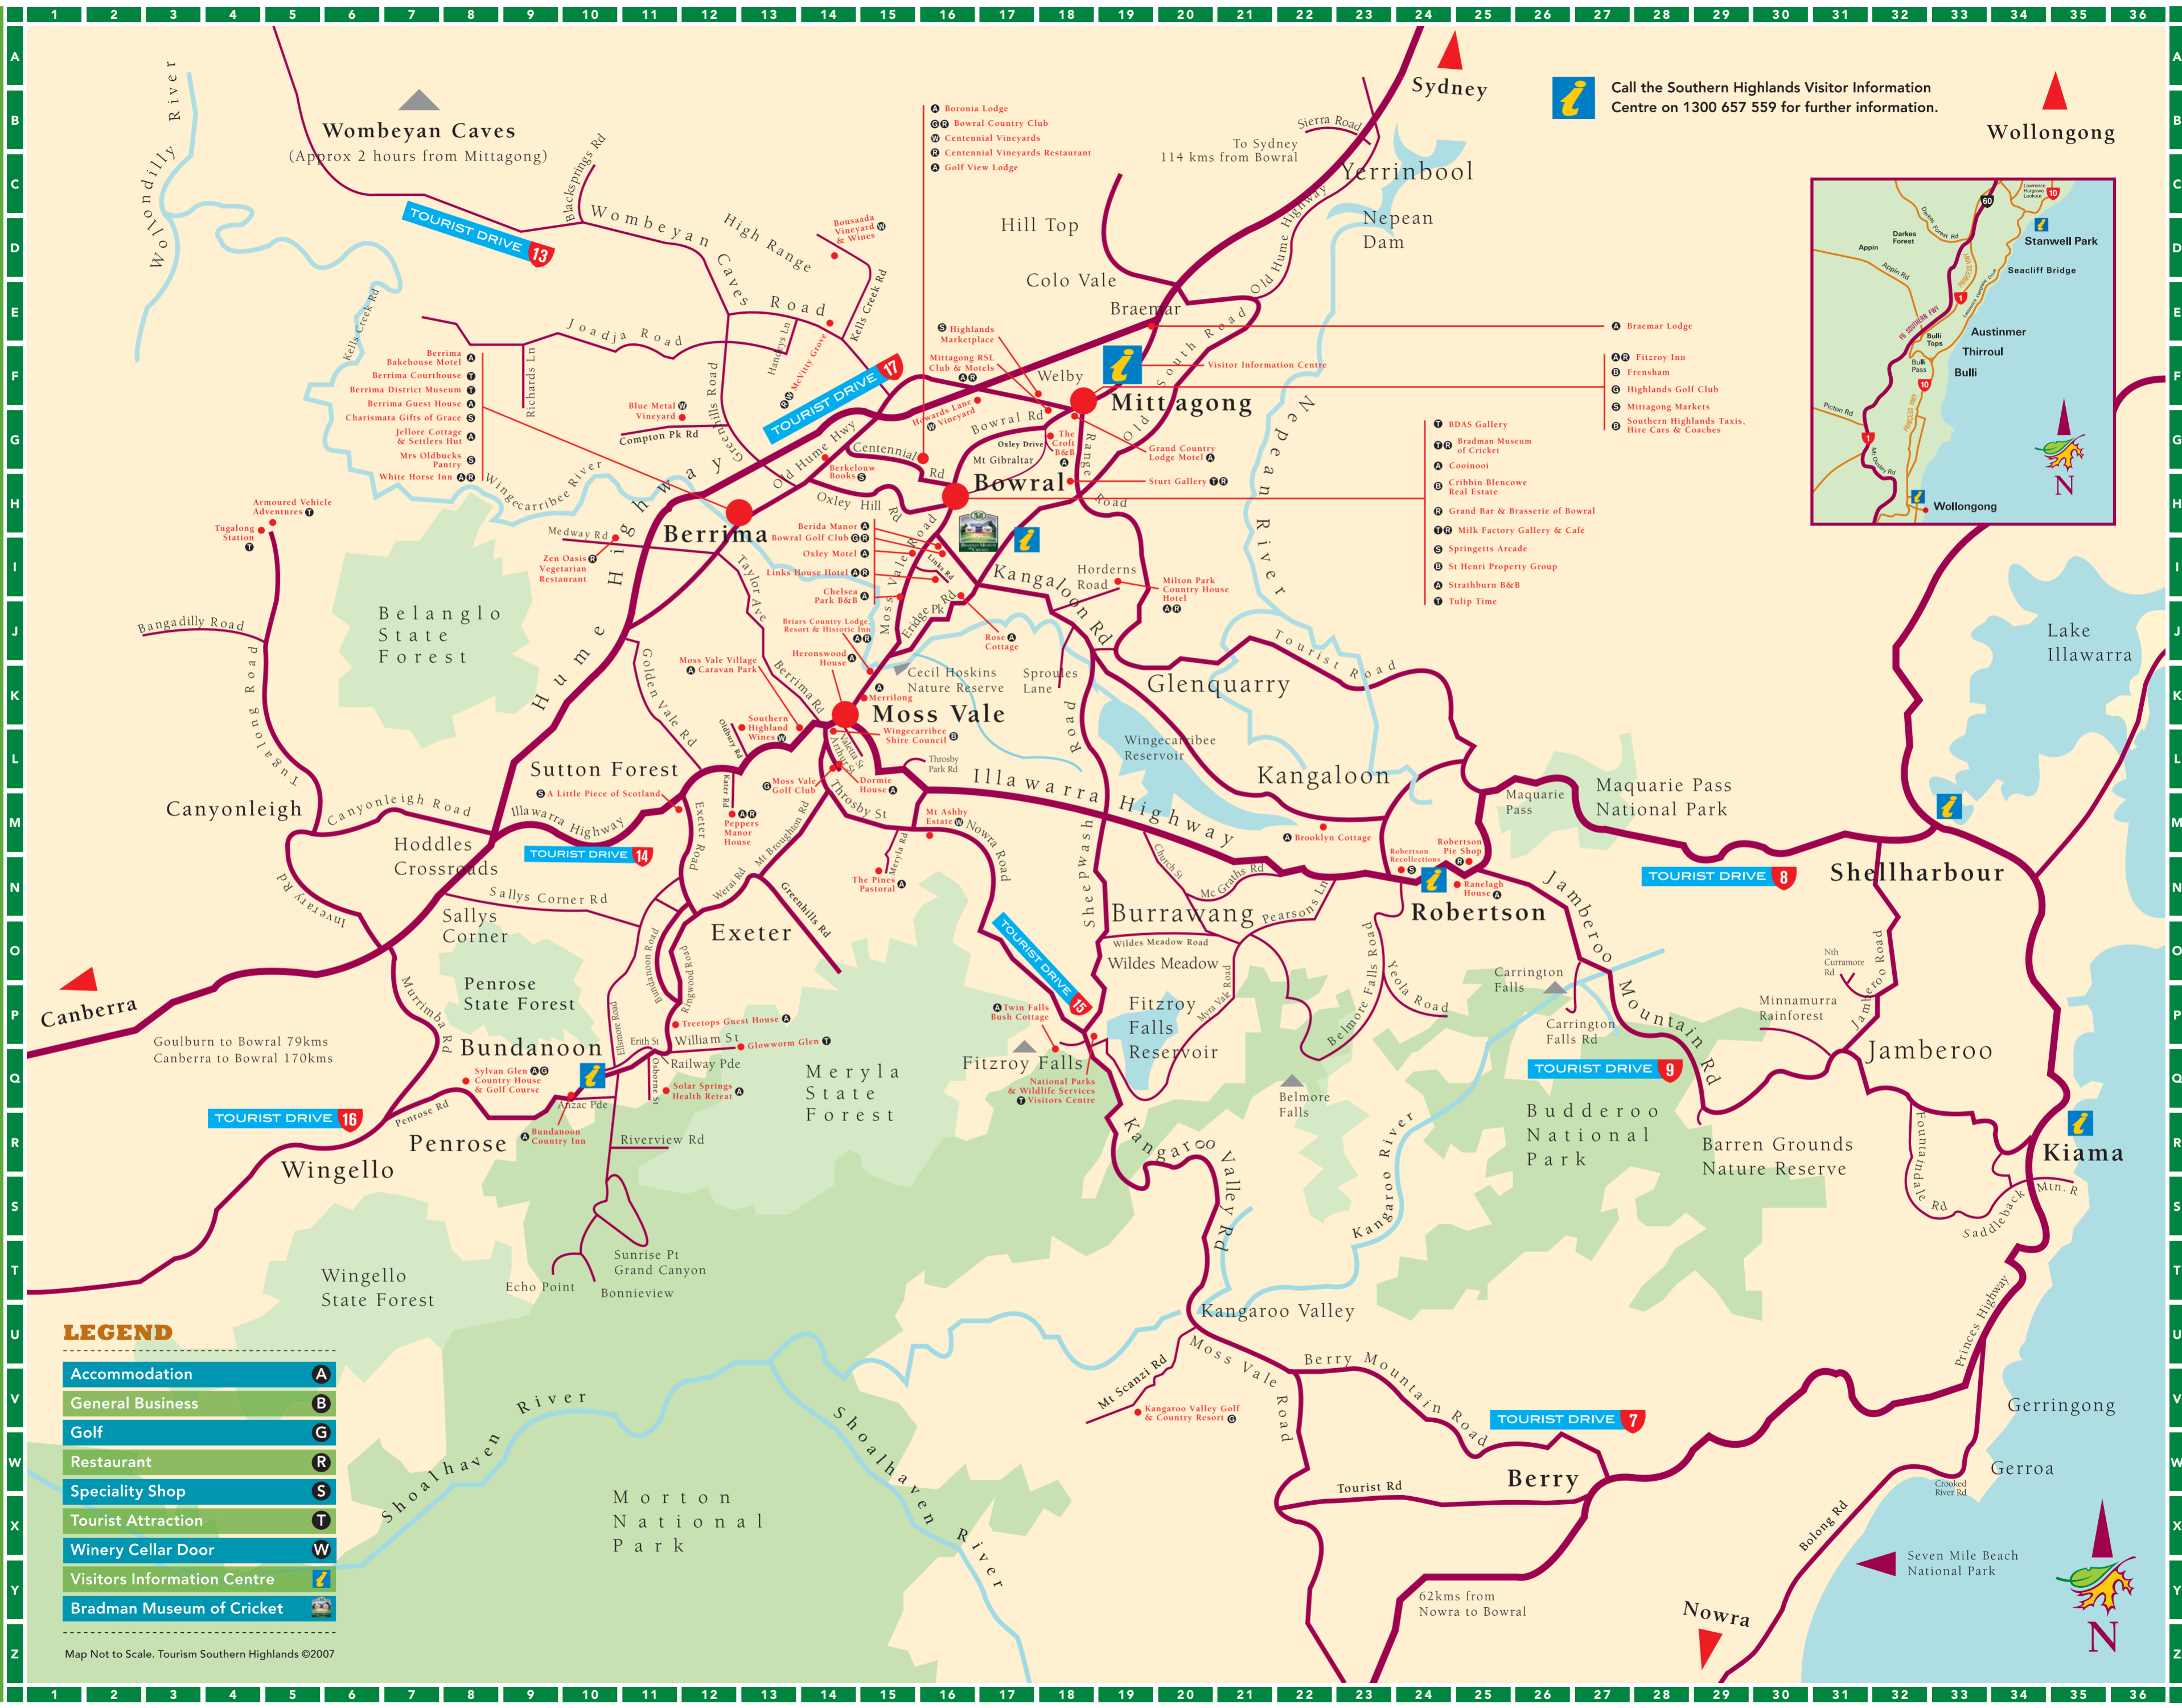

FOR MORE DETAILED TOWN & VILLAGE MAPS VISIT: WWW.SOUTHERN-HIGHLANDS.COM.AU

SOUTHERN HIGHLANDS MAP

Call the Southern Highlands Visitor Information Centre on 1300 657 559 for further information.

- A Boronia Lodge
- B Bowral Country Club
- C Centennial Vineyards
- D Centennial Vineyards Restaurant
- E Golf View Lodge

LEGEND

- Accommodation **A**
- General Business **B**
- Golf **G**
- Restaurant **R**
- Speciality Shop **S**
- Tourist Attraction **T**
- Winery Cellar Door **W**
- Visitors Information Centre
- Bradman Museum of Cricket

Map Not to Scale. Tourism Southern Highlands ©2007